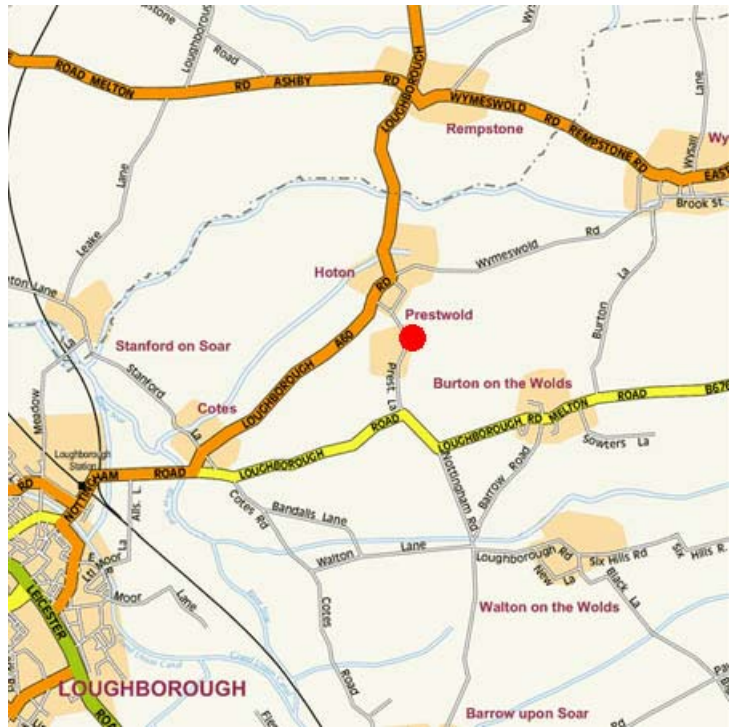

## Directions and Accommodation Information

### Prestwold Hall Driving Centre

Prestwold Hall  
Loughborough  
Leicestershire  
LE12 5SQ

Emergency Number: 01455 841670

#### Location / Directions:

- Come off the M1 taking the A46 signposted to Loughborough and Leicester North.
- After approx 1/2 miles, turn onto A6, signposted to Loughborough and Leicester North.
- At roundabout, follow signs to Loughborough and Rothley; straight over the next roundabout continuing 3 1/2 miles down A6.
- Turning off the A6 at the second signpost for Quorn and Barrow on Soar, proceed up the hill and turn left at the next roundabout.
- Continue through the village High Street following signs to Hoton and straight over the large roundabout continuing towards Hoton. In just under 2 miles you will see a sign for Prestwold Hall (Everyman Motor Racing)