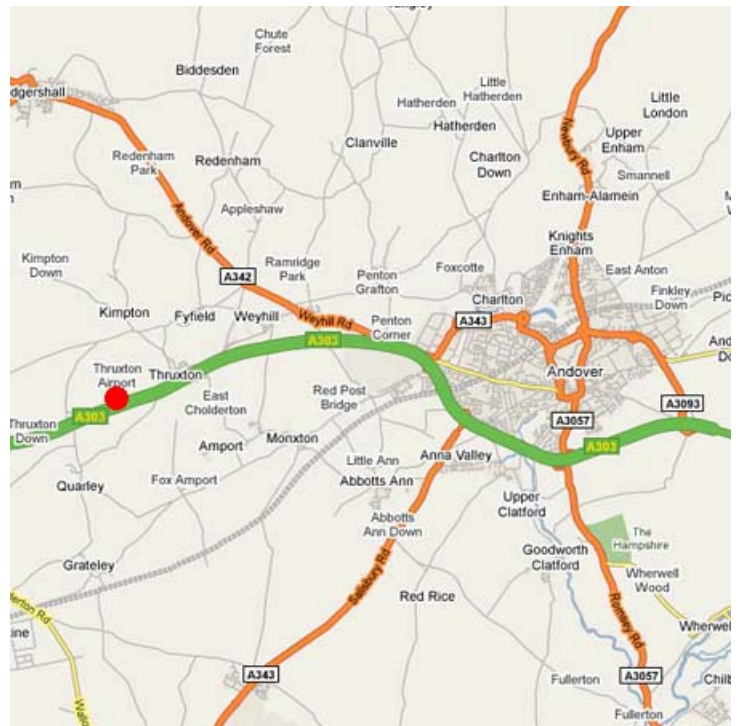

Directions and Accommodation Information

Thruxton Race Circuit

Thruxton
Andover
Hampshire
SP11 8PN

Emergency Number: n/a

Location / Directions:

Thruxton Circuit is located adjacent to the A303 trunk road, 5 miles west of Andover in Hampshire

The Circuit is clearly signposted from the main road

Local Accommodation:

Quality Hotel Andover
Micheldever Road, Andover
England
01264 369111

May Cottage Bed & Breakfast
Thruxton,
Nr. Andover
Hampshire
SP11 8LZ
01264 771241