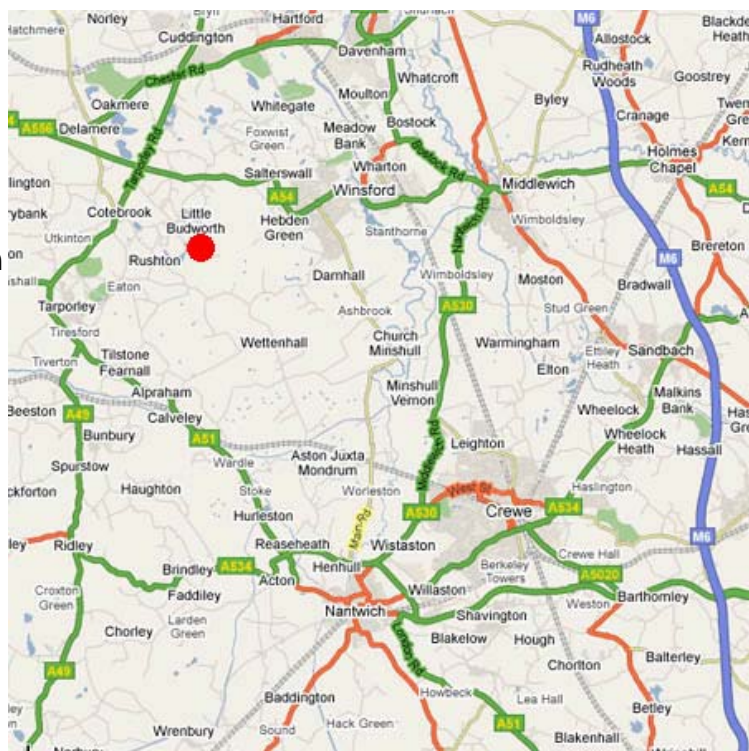

Directions and Accommodation Information

Oulton Park Race Circuit

Oulton Park
Little Budworth
Tarporley
Cheshire
CW6 9BW

Emergency Number: n/a

Location / Directions:

Approach using the M6 and come off at Junction 19.

Take the A556 towards Chester and follow for approx. 10 miles.

Turn left on to the A49 and follow signs to the circuit

Local Accommodation:

Premier Lodge
520 Chester Road,
Sandiway,
NORTHWICH,
CW8 2DN
Tel: 0870 700 152457

Hartford Hall
School Lane,
Hartford,
NORTHWICH,
CW8 1PW
Tel: 01606 75711

The Wild Boar
Whitchurch Road,
Beeston, TARPORLEY,
CW6 9NW
Tel: 01829 260309