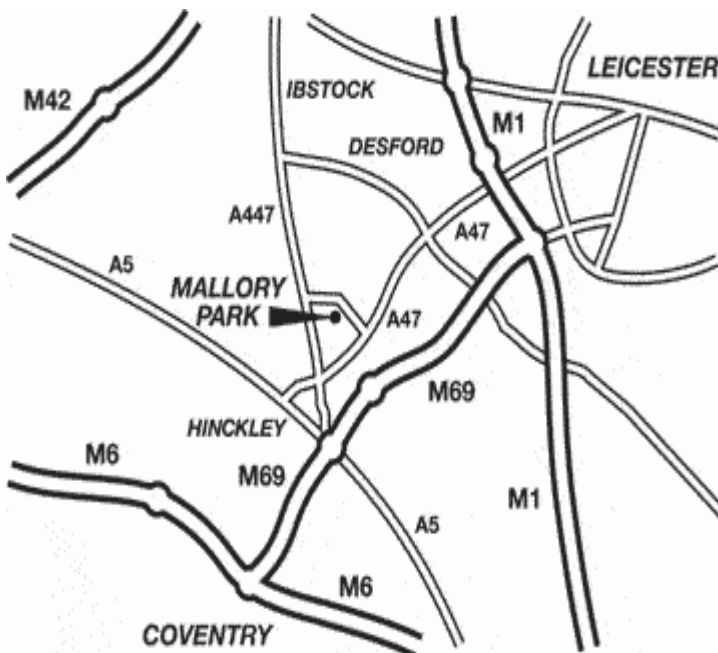

## Directions and Accommodation Information

### Mallory Park Race Circuit

Mallory Park  
Kirkby Mallory  
Leicester  
Leicestershire  
LE9 7QE

Emergency Number: n/a

#### Location / Directions:

- At junction 21 of the M1 take the A5460 towards Leicester.
- Filter left onto the A563 outer ring road following the brown tourist information signs to Mallory Park.
- Turn right onto the ring road towards Leicester West & North.
- Carry on until reaching the A47.
- Turn left for Hinckley and follow A47 until just outside Earl Shilton.
- Turn right at the tourist information sign for Mallory Park.
- On arrival look for the signs for Everyman Motor Racing