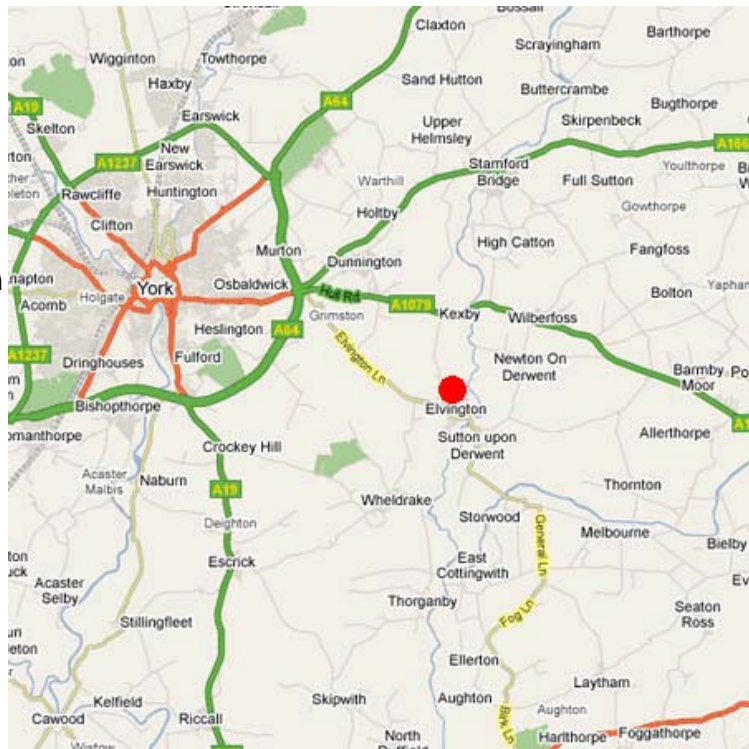

## Directions and Accommodation Information

### Elvington Race Circuit

RAF Elvington  
Yorkshire

Emergency Number: n/a

#### Location / Directions:

Elvington is situated 7 miles south east of York City and 2 miles north west of Elvington Village.

The site lies adjacent to the B1228 Elvington Lane which leads to the A64 York Bypass.

From the B1228 look for Halifax Way and Whitby Road and enter on the right of the entrance to the Air Museum

On arrival at an event, there will be clear parking signs, and notices indicating where to register.