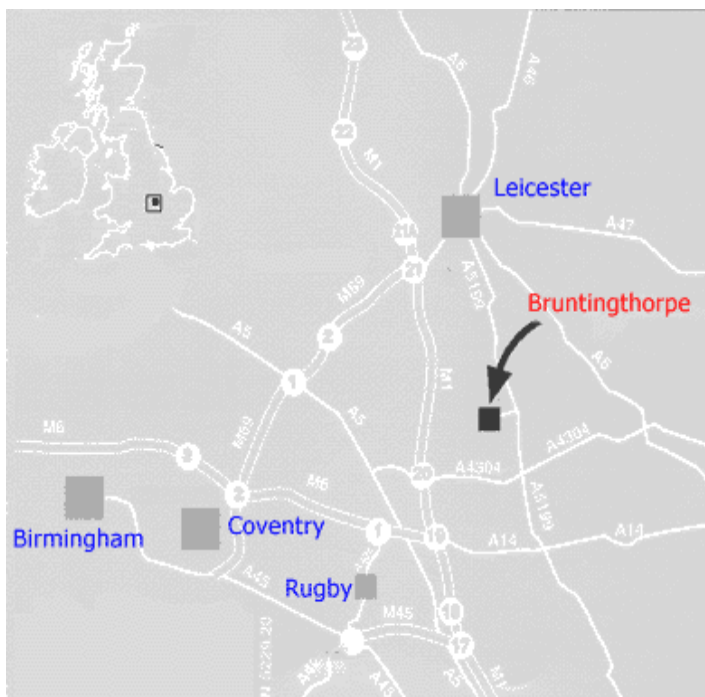

## Directions and Accommodation Information

### Location / Directions:

#### Via M1 northbound

Exit at junction 20, turn onto A4304 (formerly A427), heading east towards Market Harborough. Through Walcote and onto North Kilworth, turn left onto B5414, sign posted Leicester, continue to T junction with A5199, and turn left on A5199 heading north towards Leicester. After approx 2.5 miles you will come to a small crossroads, turn left where signed Bruntingthorpe Industrial Estate, follow road, ignore any further signs for the Industrial estate and at the 90 degree right hand bend, turn sharp left onto a private access road leading into Bruntingthorpe Grounds

#### Via M6 Eastbound

Exit at junction 1, turn left towards Lutterworth. At the major roundabout just outside Lutterworth, turn right onto A4304 (formerly A427), pass over M1 junction 20 and head east towards Market Harborough. Through Walcote and onto North Kilworth, turn left onto B5414, signposted Leicester, continue to T junction with A5199, turn left on A5199 heading north towards Leicester. After about 2.5 miles you will come to a small crossroads, turn left where signed Bruntingthorpe Industrial Estate, follow road, ignore any further signs for the Industrial Estate and at the 90 degree right hand bend, turn sharp left onto a private access road leading into Bruntingthorpe Grounds