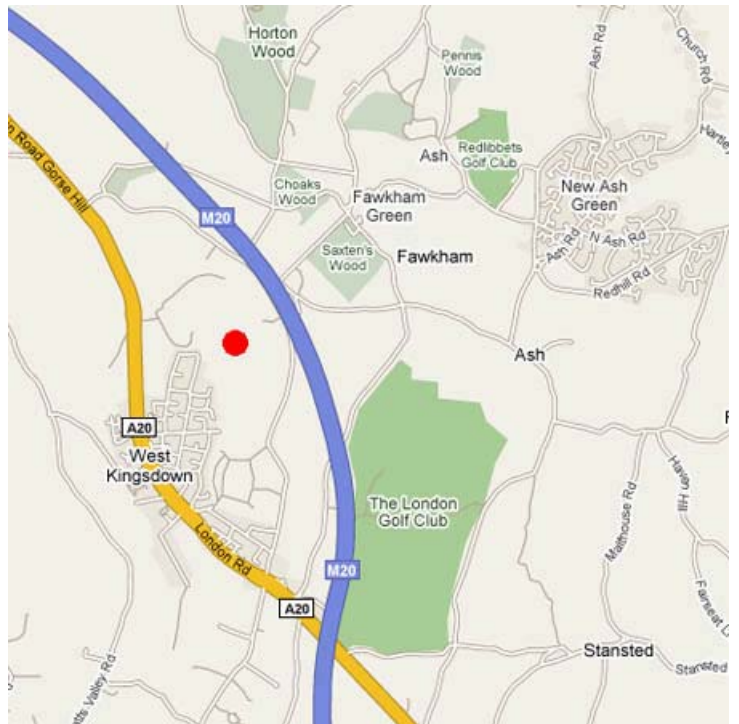

Directions and Accommodation Information

Brands Hatch Race Circuit

Brands Hatch
Fawkham
Dartford
Kent
DA3 8NG

Emergency Number: n/a

Location / Directions:

The Circuit is clearly signposted from the M25

From the M25 take junction 3 on to the A20 and follow the signs

Local Accommodation:

Brandshatch Place Hotel
Fawkham
Valley Road
England
DA3 8NQ
01474 872239

Thistle Brands Hatch
Dartford
Kent
England
DA3 8PE
01474 854900

Hanover International Hotel
Sundridge Park
Bromley
Kent
08457 444123